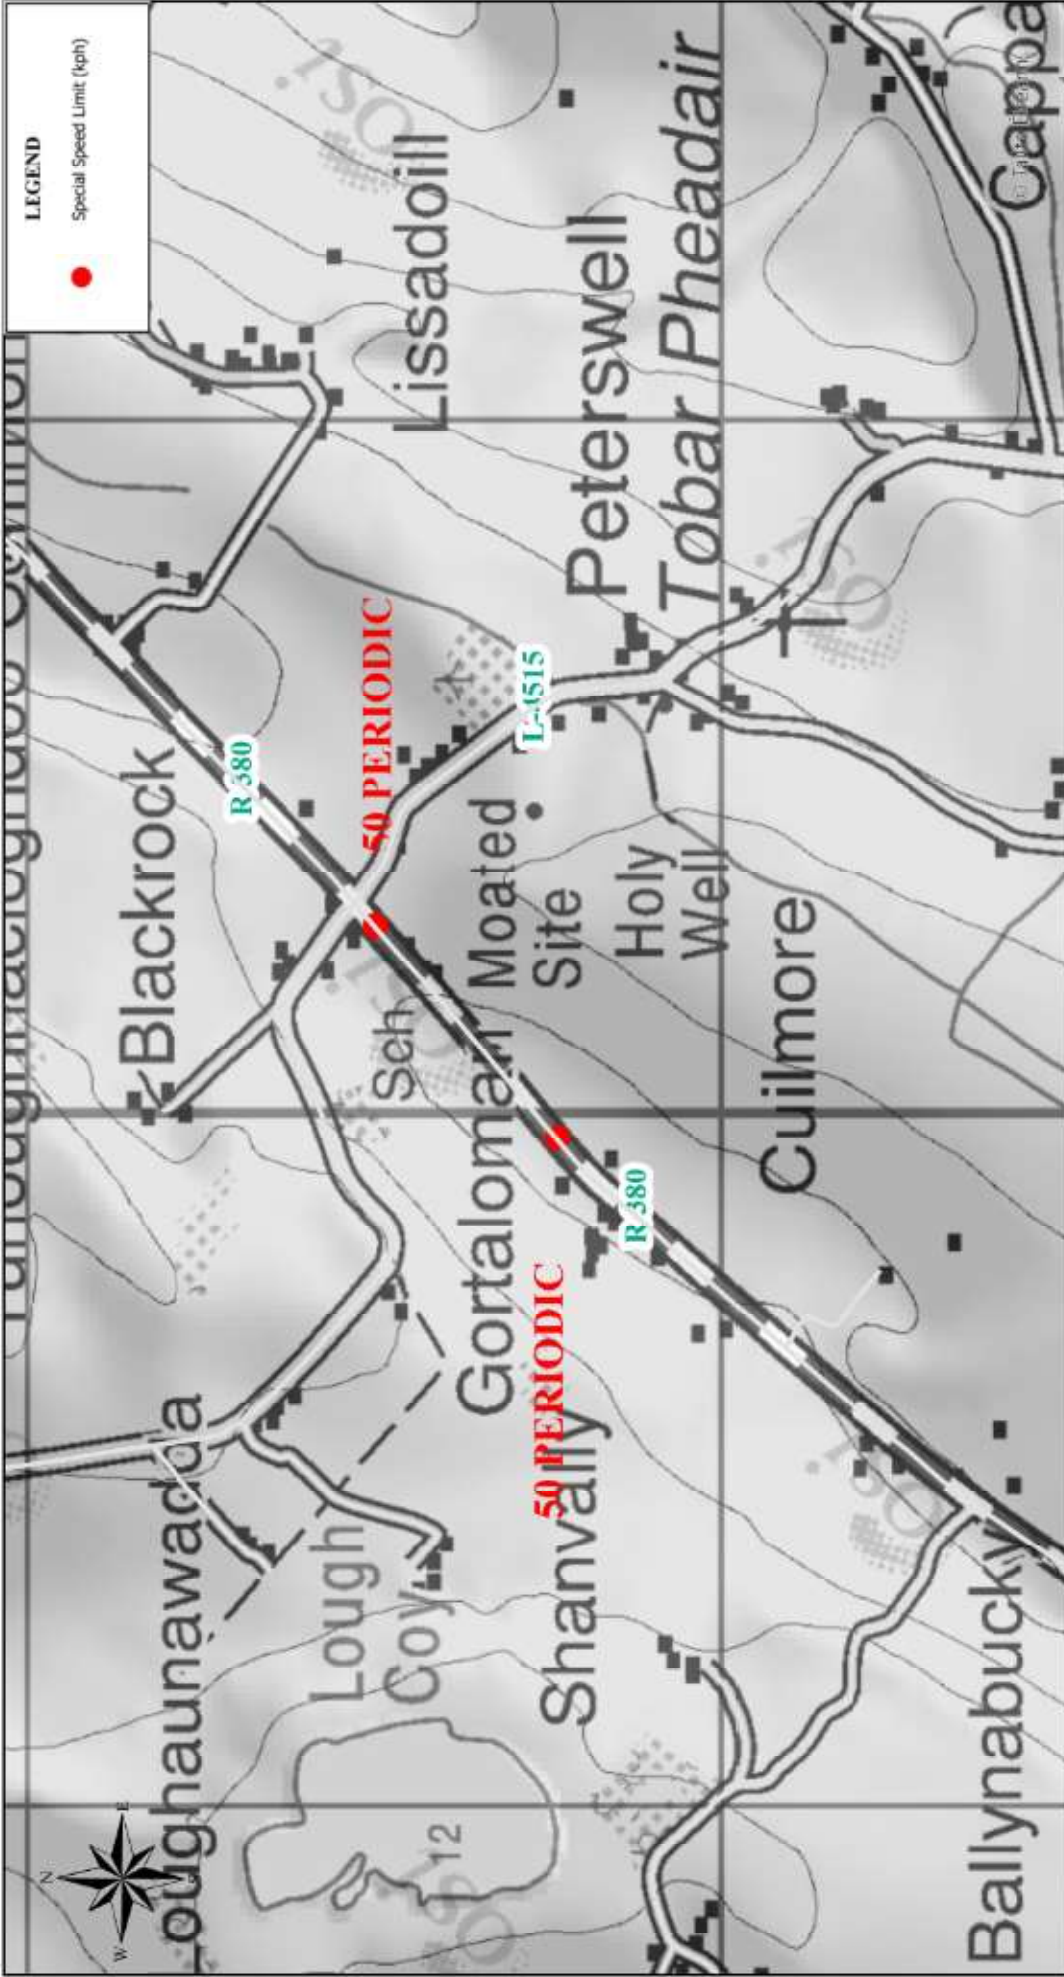

ROAD TRAFFIC SPECIAL SPEED LIMITS COUNTY GALWAY BYE-LAWS 2024

  Comhairle Chontae na Gaillimhe Galway County Council	BYE-LAW REFERENCE(S) L/P/3	MUNICIPAL DISTRICT Loughrea	LOCATION: Peterswell National School	MAP No. L 34