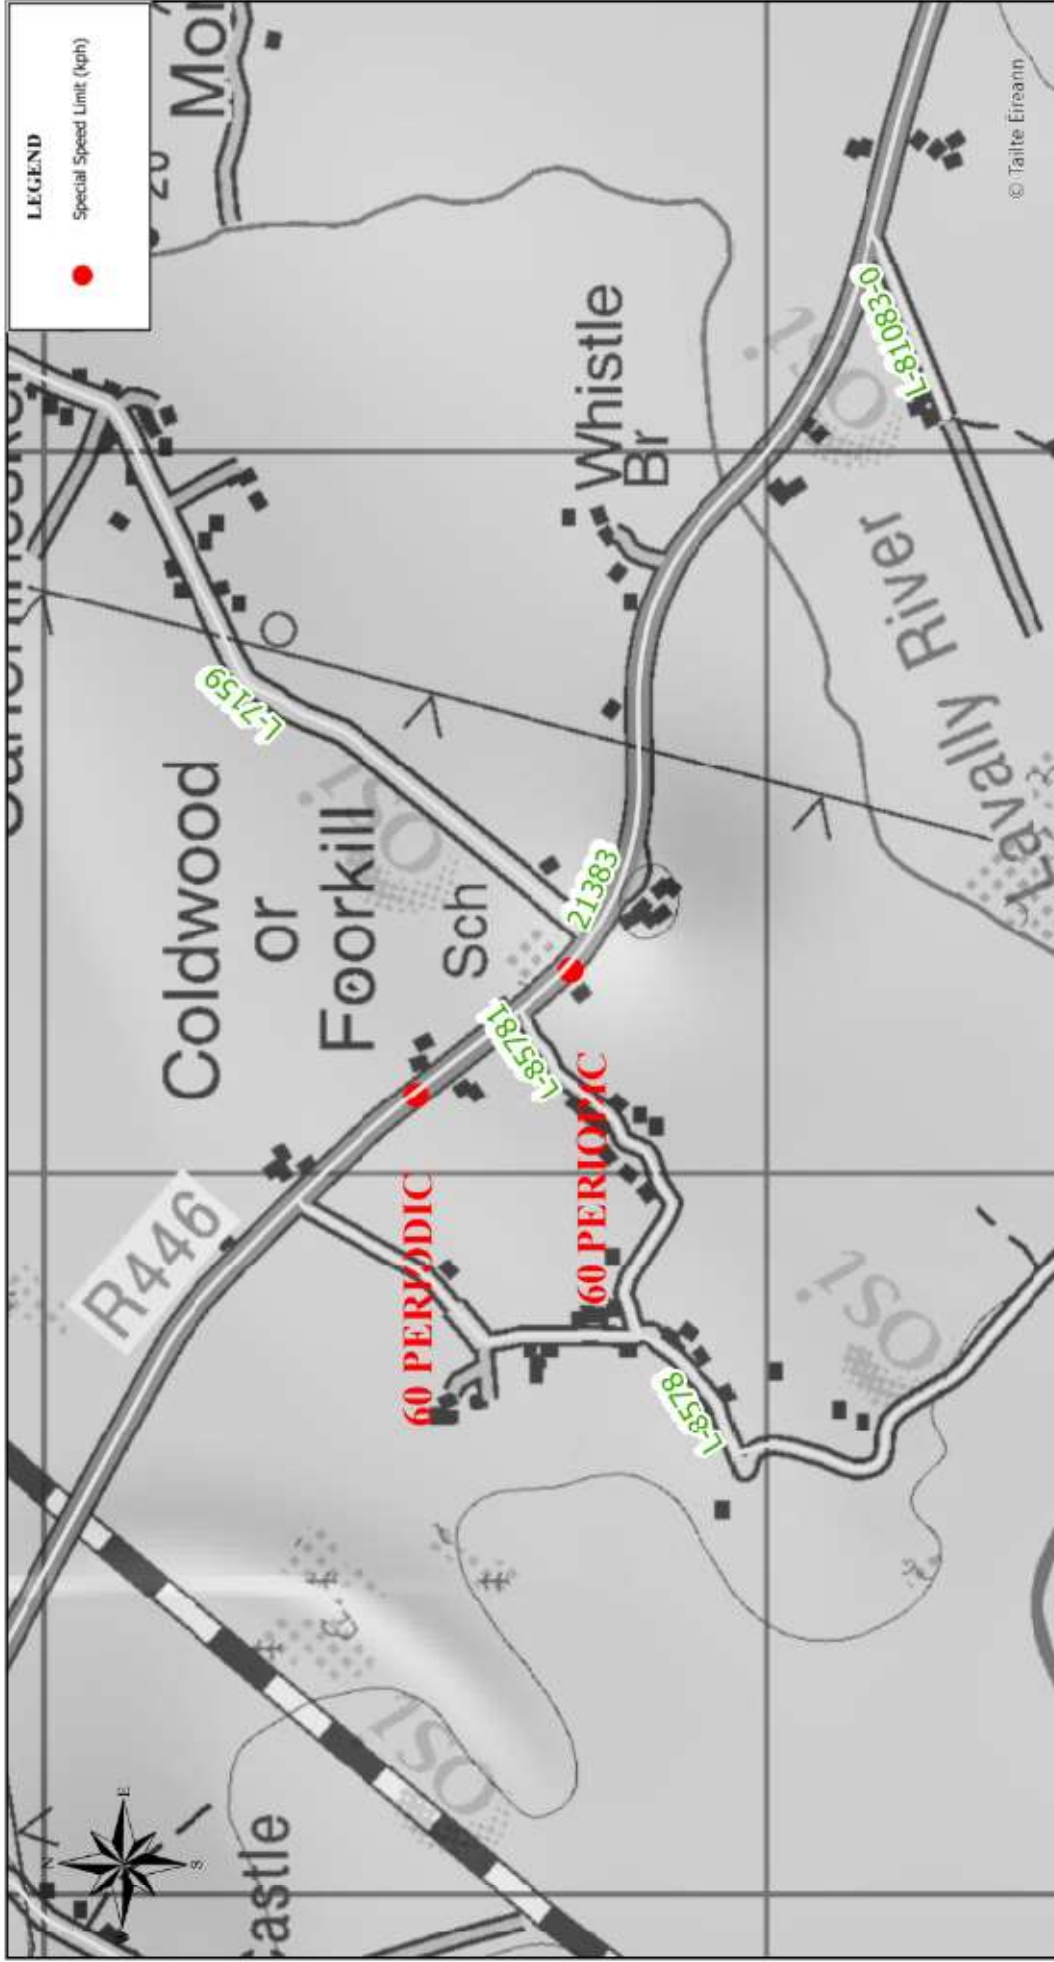

ROAD TRAFFIC SPECIAL SPEED LIMITS COUNTY GALWAY BYE-LAWS 2024

  Comhairle Chontae na Gallimhe Galway County Council	BYE-LAW REFERENCE(S) A/P/1	MUNICIPAL DISTRICT Athenry/Oranmore	LOCATION: Coldwood National School	MAP No. AO 20