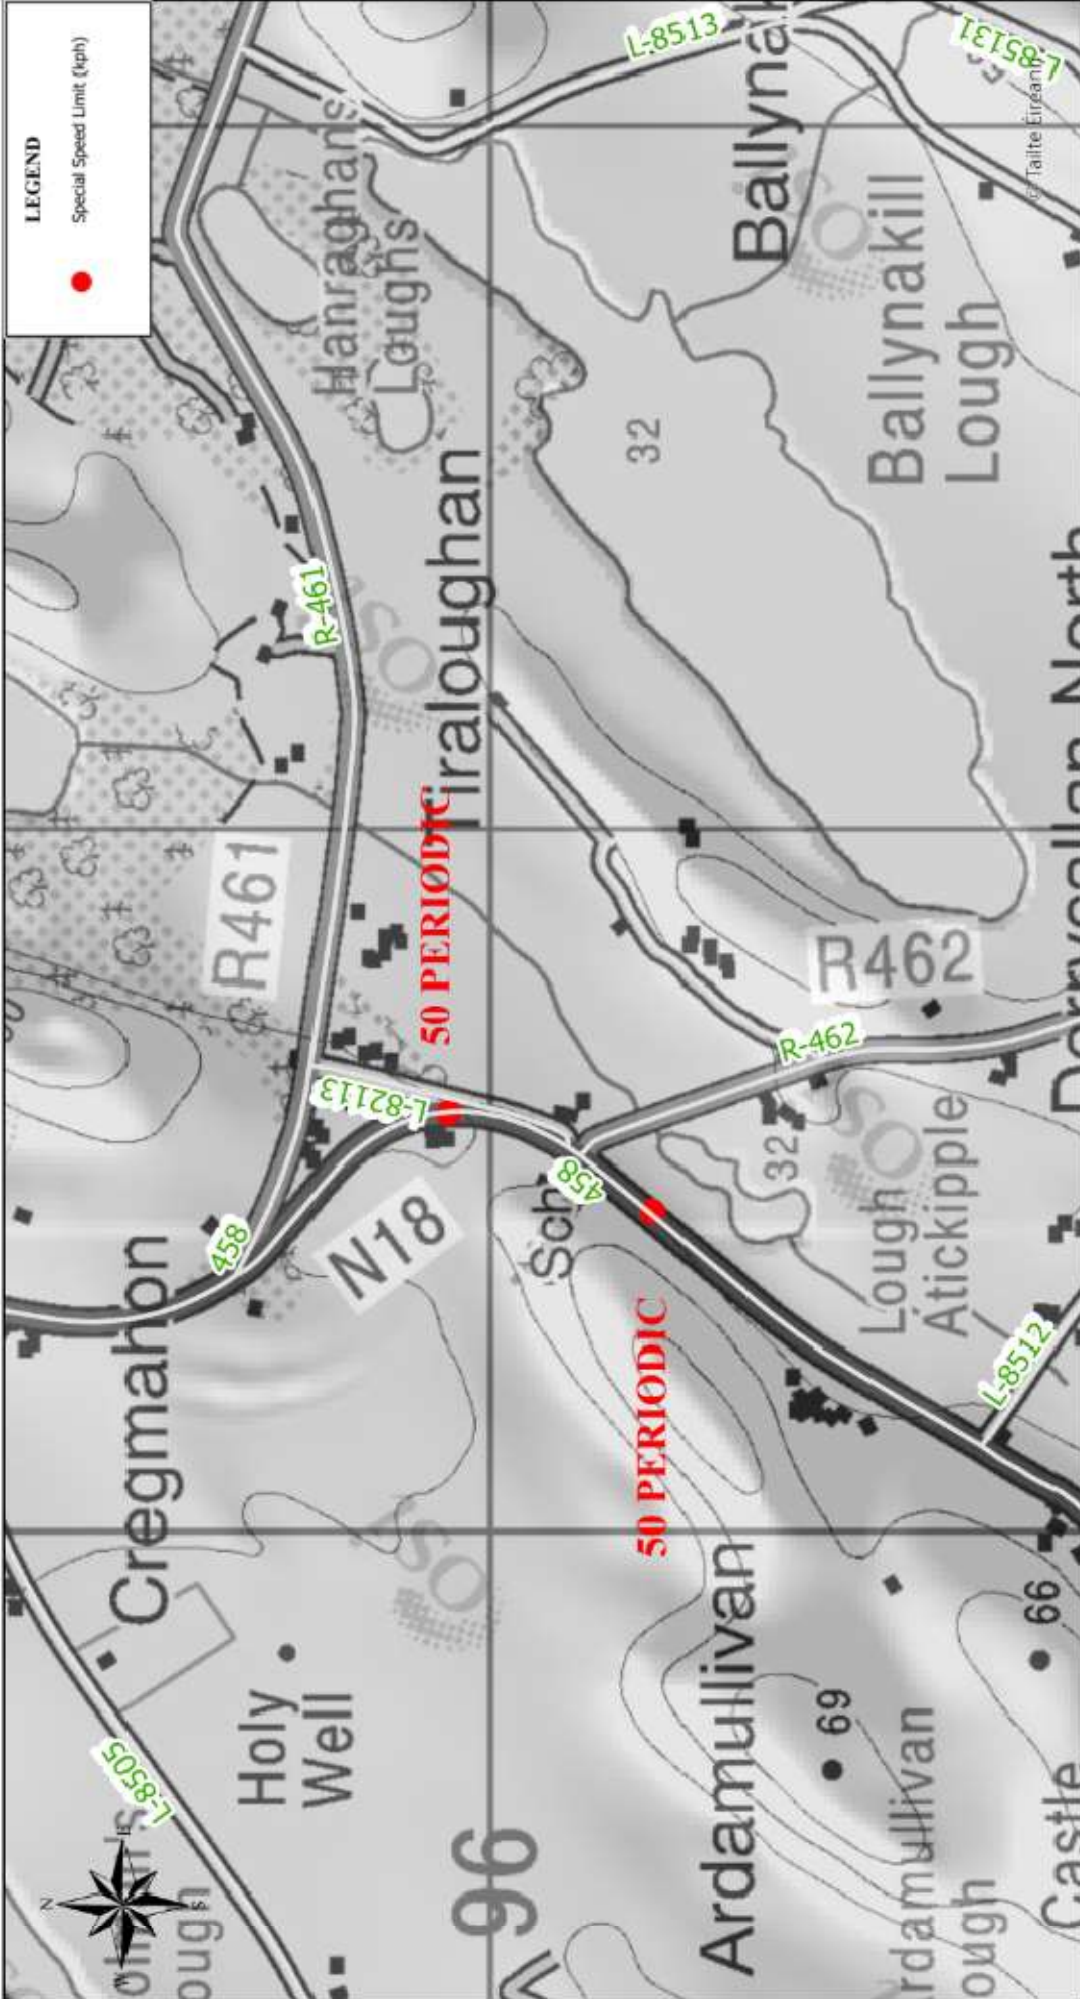

ROAD TRAFFIC SPECIAL SPEED LIMITS COUNTY GALWAY BYE-LAWS 2024

  Comhairle Chontae na Gaillimhe Galway County Council	BYE-LAW REFERENCE(S)	MUNICIPAL DISTRICT	LOCATION:	MAP No.
	L/P/1	Loughrea	Lough Cutra National School	L 32